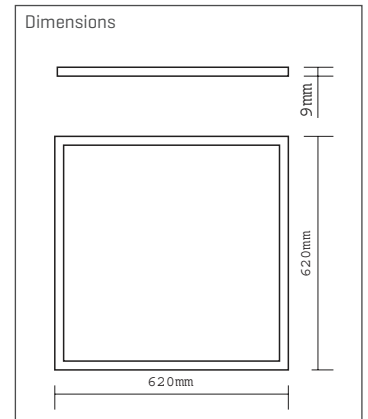

ENCORE | Ceiling Lights

ENCORE SL 62

- Ultra-flat square LED recessed ceiling light
- Recessed, surface-mounted, pendant version and wall lamp
- Opal uniformly wide diffuser disc
- Patented edge feed
- Flicker-free light
- Including external converter

- Modifications:
  - dimming interface
  - Accessories for types of assembly

Product number	System performance typ. [W]	Light color	Luminous flux [lm]	Control
	■	◆		●
805594	45	3000K	4320	switchable
805633	45	4000K	4500	switchable
805635	45	6000K	4725	switchable
805632	45	3000K	4320	DALI
805634	45	4000K	4500	DALI
805636	45	6000K	4725	DALI