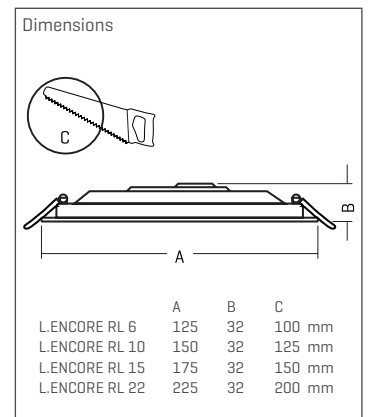

Article Number | Explanation

Example: HL-■S-HT●-02◆▲C

- HL Series
- System performance typ. [W]
- Light color
- ▲ Beam characteristic
- Control
- ▷ CRI
- Dimensions [mm]
- × Equipment

For example: HL

HL Series, D=dimmable, 80/100 Watt, 5000K, A2=120°, 60=60°, TA=60°x90°, 8=CRI>80

TRS-STAR GmbH

Werner-von-Siemens-Str. 1
76297 Stutensee

Development, Planning
and Technical Sales
Dipl. Ing. Frank Werz

T +49 6233 347-125

werz@trs-star.com