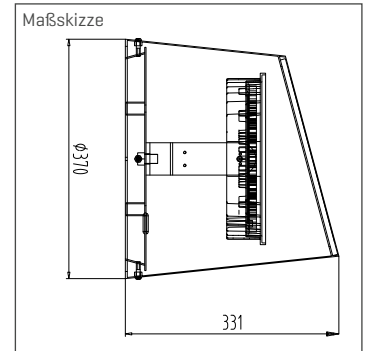

axior | Recessed floor lights

axior 6998 RGBW DMX512

- Floor spotlights
- Housing and installation housing made of powder-coated Die-cast aluminum
- Temperature-resistant safety glass
- High-power LED with symmetrical distribution
- Degree of protection IP67
- Dimensions lamp H = 331 ø = 370 [mm]