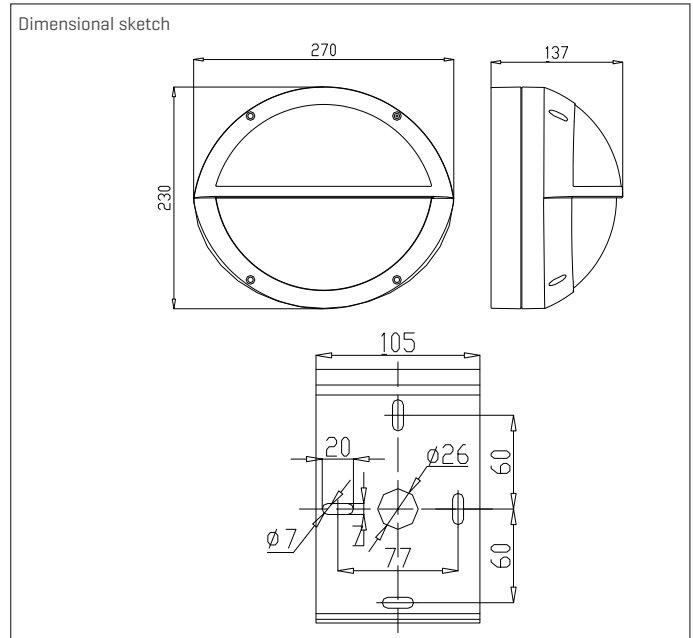

### axior 6421

- Wall-mounted luminaire
- Stable aluminum housing, powder-coated
- Luminaire glass made of UV-resistant, impact-resistant PMMA
- Wall mounting flange
- Housing color RAL7012, others on request
- Dimension H = 230 | B = 270 | T = 137 [mm]